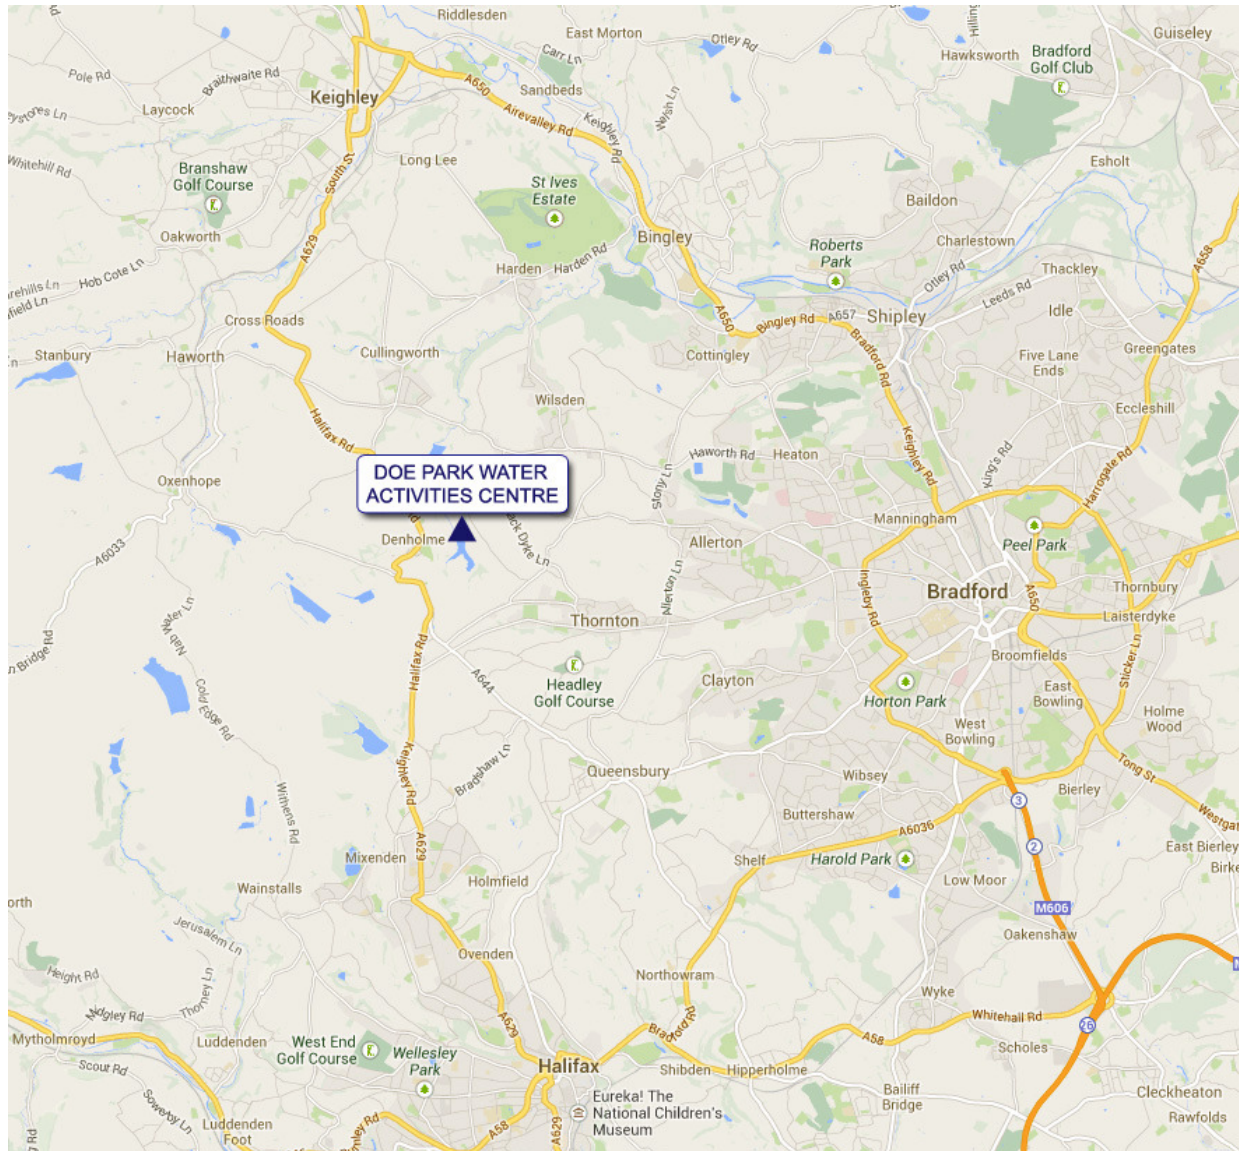

### Directions to Doe Park Water Activities Centre

Foster Park View, Denholme, Bradford BD13 4LN

**Phone:** 01274 833826

**Email:** [doe.park@bradford.gov.uk](mailto:doe.park@bradford.gov.uk)

From Bradford/Halifax – follow the A629 towards Keighley. As you travel uphill in Denholme village take the first right turn after the pedestrian crossing onto Foster Park View (small sign for Doe Park). Follow this road all the way to the reservoir you will see the centre on the right.

From Keighley - Follow the A629 towards Halifax, enter Denholme village continue until you pass The New Inn pub on your right, then take the second turning on your left onto Foster Park View. Follow this road all the way down to the reservoir you will see the centre on the right.